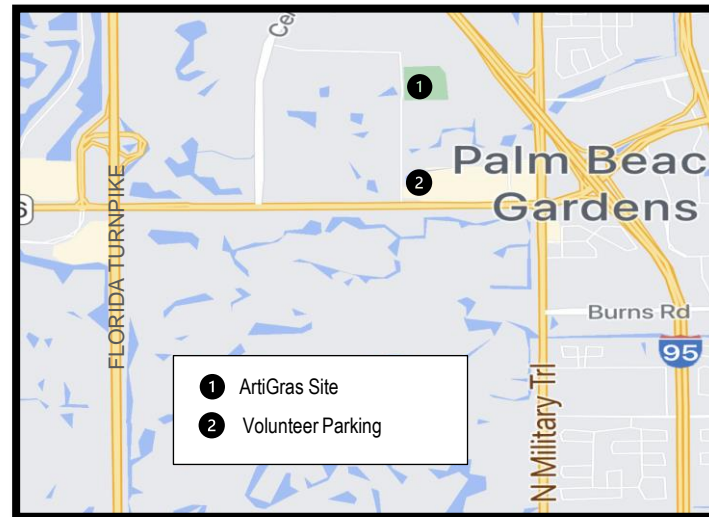

2021 VOLUNTEER PARKING

Volunteer parking is located at Earthfare; 4925 PGA Blvd. Please leave this pass on the dashboard.

Directions from I-95: Exit 79 and go west on PGA Blvd. for 1 mile and Earthfare will be on your right.

Directions from Turnpike: Exit 109 and go east on PGA Blvd. for 1.2 miles and Earthfare will be on your left.

Volunteer Shuttles: Once parked, take the Green Shuttle and it will bring you to Timber Trace School and then you walk across the street. Shuttles run every 15-20 minutes from 7:45am – 7:00pm. Please allow enough time to get to and from your shift on the Shuttle. Volunteers must report to Volunteer Headquarters 30 minutes prior to your shift. At the barricades, you must show this "PARKING PASS" to the security guard for access into designated parking area.

* Palm Beach North Chamber of Commerce, ArtiGras, and Earthfare are not responsible for theft or damage to your vehicle or personal belongings. Please, do not leave valuables in your vehicle!