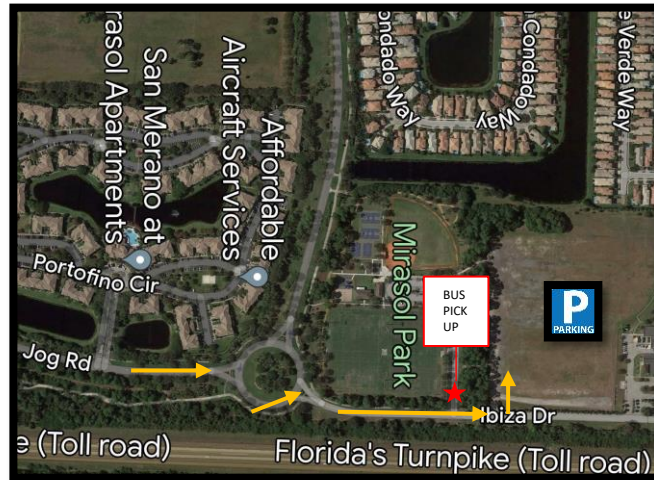

# 2022 VOLUNTEER AND COMMITTEE PARKING

Volunteer/Committee parking is located next to Mirasol Park; 12385 Jog Rd; PBG 33418

PLEASE LEAVE THIS PASS ON THE DASHBOARD

Directions: From Turnpike, go west on PGA Blvd., turn right onto Mirasol Drive. At the traffic circle, take the 2nd exit onto Jog Rd. and go 1.3 miles. At the traffic circle, follow signs to parking. Volunteer Shuttles: Once parked, take the Green Shuttle and it will drop you off across the street from Volunteer Headquarters. Shuttles run every 20-25 minutes

Saturday 7:45m – 7pm & Sunday 7:45- 6pm. Please allow enough time to get to and from your shift on the Shuttle.

Volunteers must report to Volunteer Headquarters 30 minutes prior to your shift.

At the barricades, show this "PARKING PASS" to the security guard for access into designated parking area.